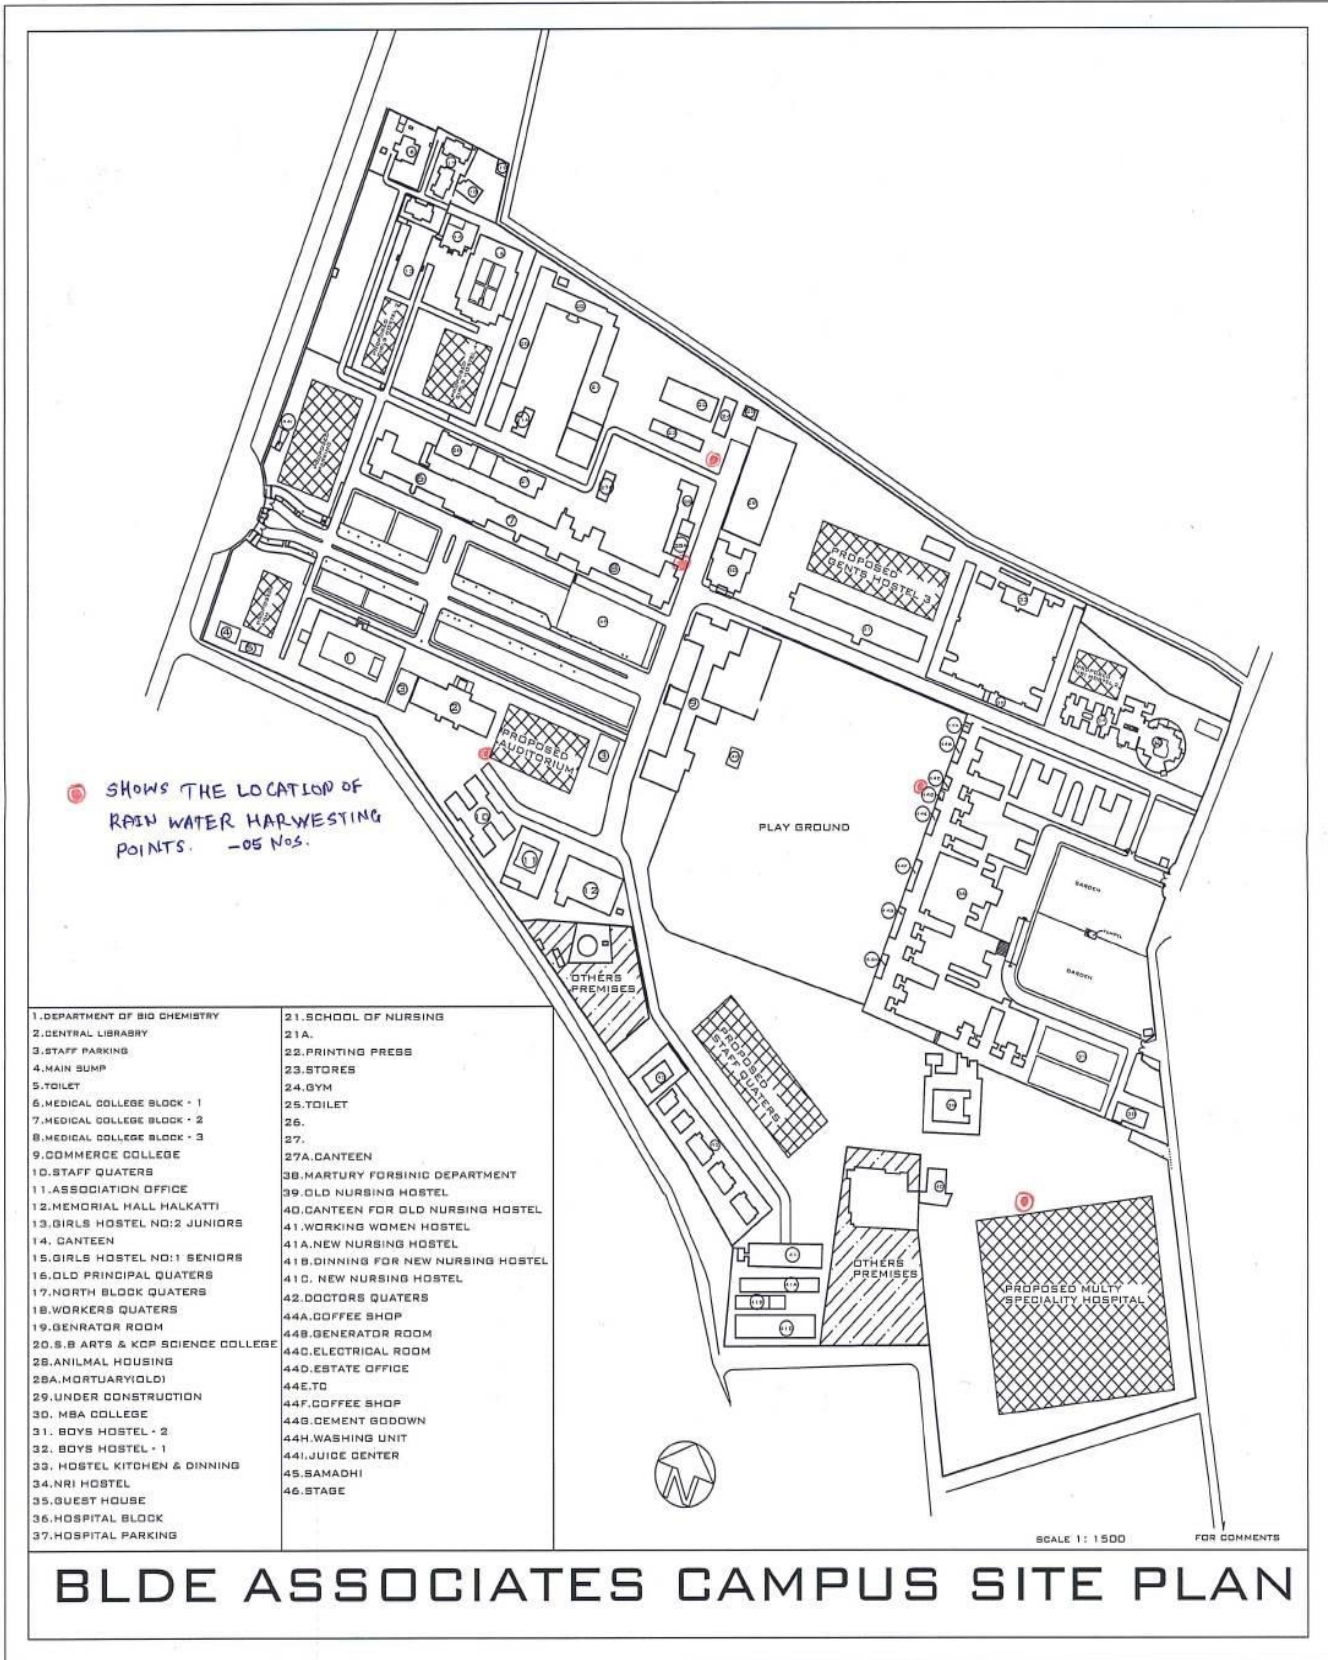

Map showing location of rainwater harvesting sites

 Head
 Construction & Maintenance
 B. L. D. E. Association Bhopal

Rainwater harvesting plants (well details)

Typical Plan of rainwater harvesting plant

TYPICAL PLAN @ RAINWATER HARVESTING LOCATION