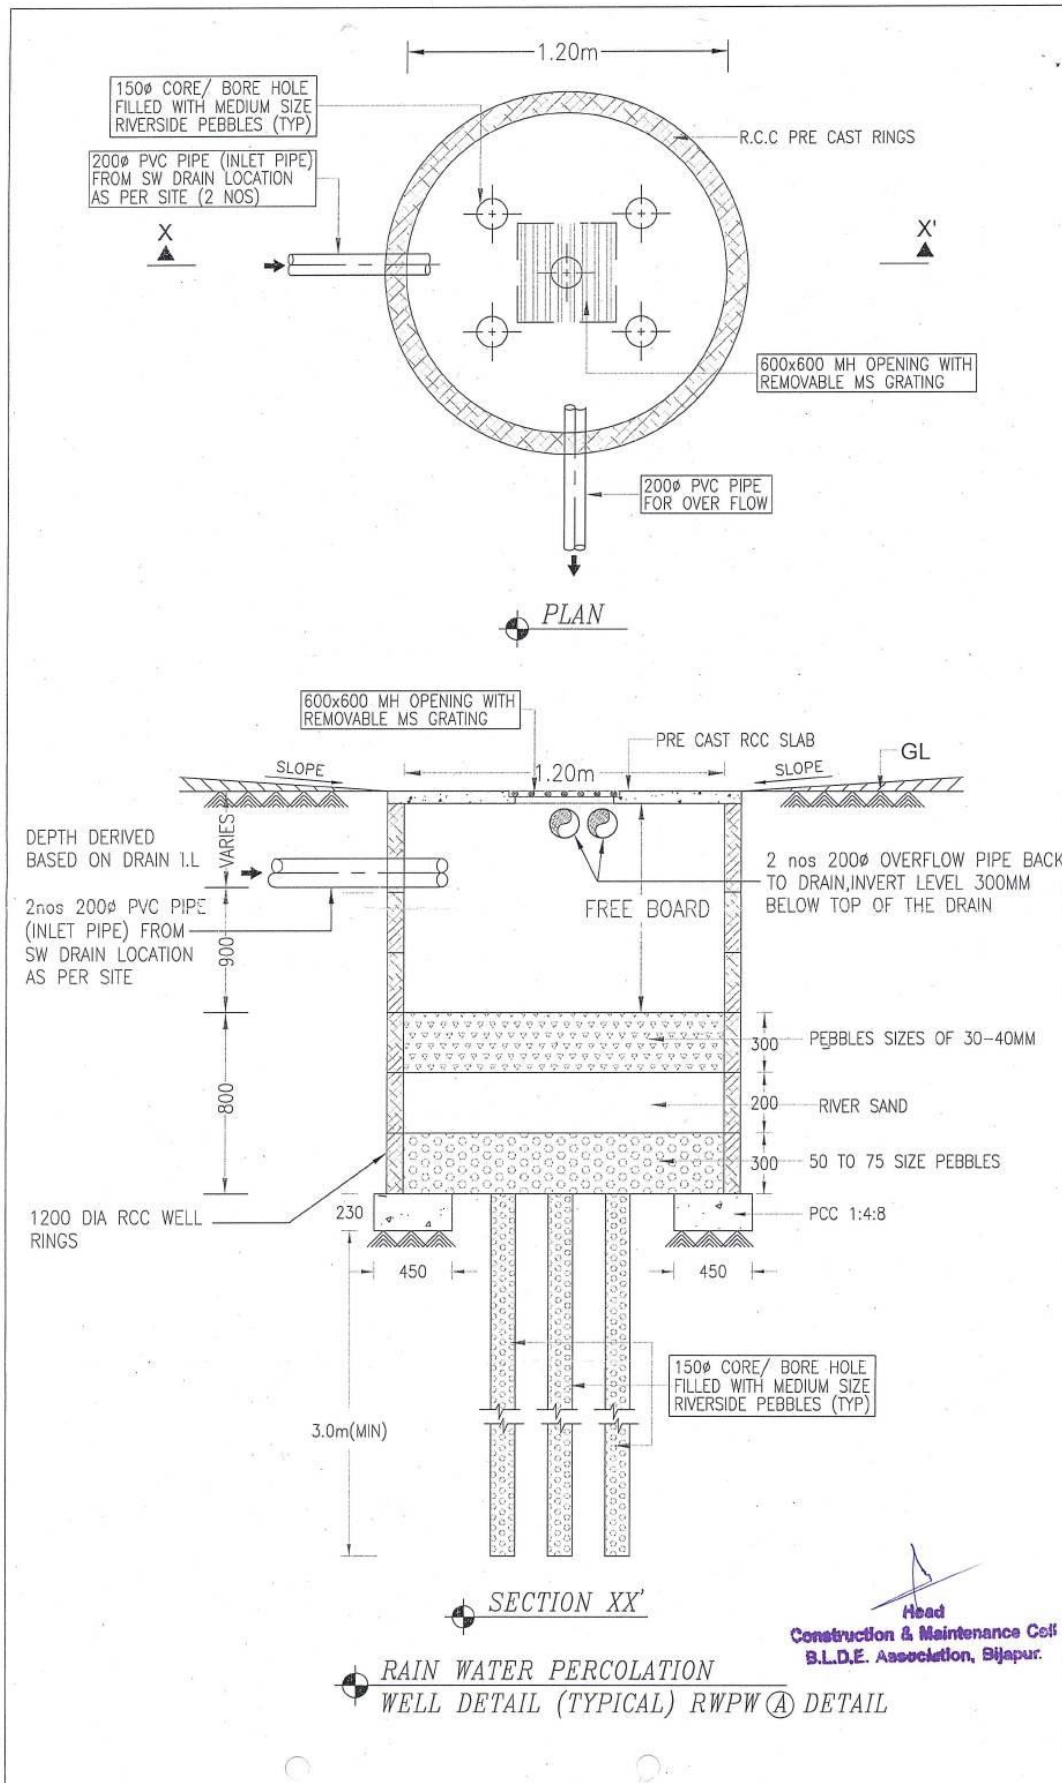

Map showing location of rainwater harvesting sites

 Head
 Construction & Maintenance
 B. L. D. E. Association Bhopal

Rainwater harvesting plants (well details)

Typical Plan of rainwater harvesting plant

TYPICAL PLAN @ RAINWATER HARVESTING LOCATION