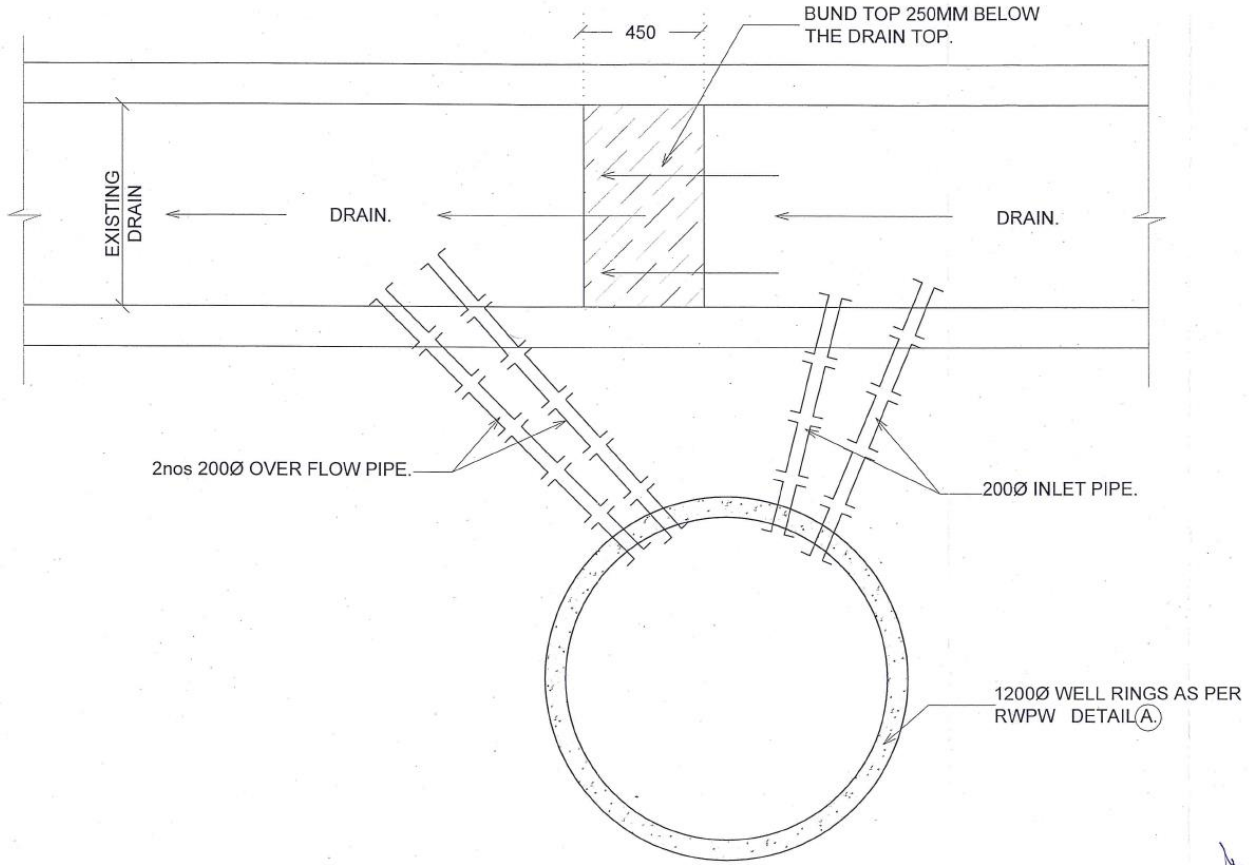

Map showing location of rainwater harvesting sites

 Head
 Construction & Maintenance
 B. L. D. E. Association Bhopal

Rainwater harvesting plants (well details)

Typical Plan of rainwater harvesting plant

TYPICAL PLAN @ RAINWATER HARVESTING LOCATION