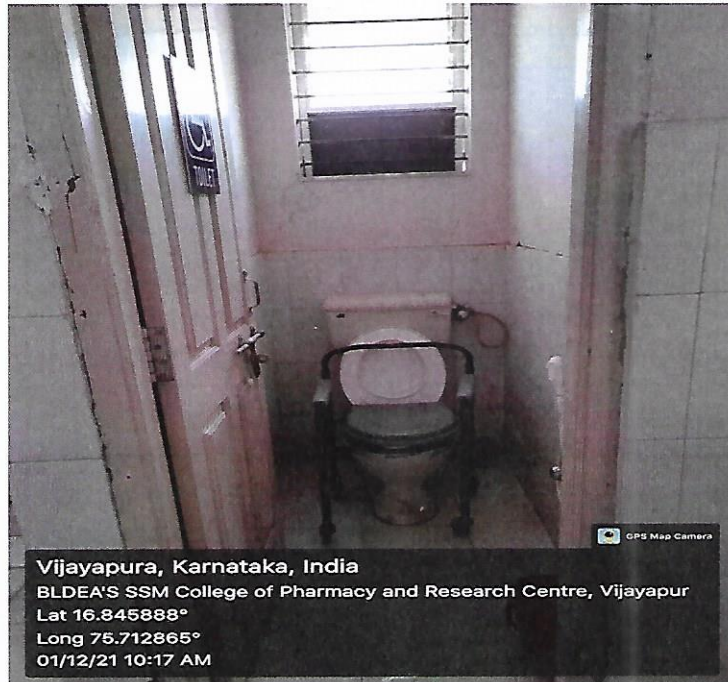

## 7.1.7

Disabled friendly  
washroom

BLDEA's

SHRI SANGANBASAVA MAHASWAMIJI

COLLEGE OF PHARMACY & RESEARCH CENTRE, VIJAYAPUR

Criterion VII

7.1.7 Disabled Friendly Washroom

*Principal*  
**Principal,**  
BLDEA's, S.S.M. College of  
Pharmacy & Research Centre  
VIJAYAPUR-586103.